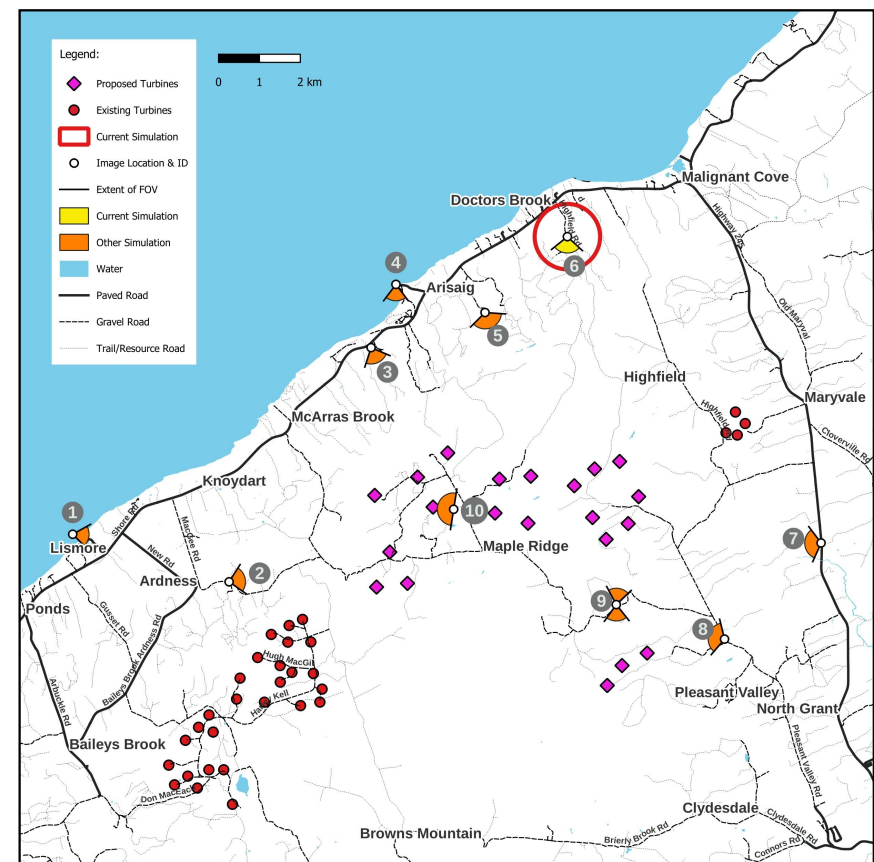

Original Photograph

**Egg Mountain Wind Project**

**Visual Simulation 6  
Highfield Road**

Image: Easting:568,599  
 Northing: 5,069,106  
 Photograph Date: April 15, 2025  
 View Azimuth: 194 Degrees  
 Field of View: 98 Degrees

Coordinate System	UTM, NAD83, Zone 20	April 22, 2025
Analysis By: Nortek Resource Solutions Inc.		

Visual Simulation

- Legend:
- Image Location
  - View Azimuth
  - Extent of Field Of View
  - Field of View

Location Map