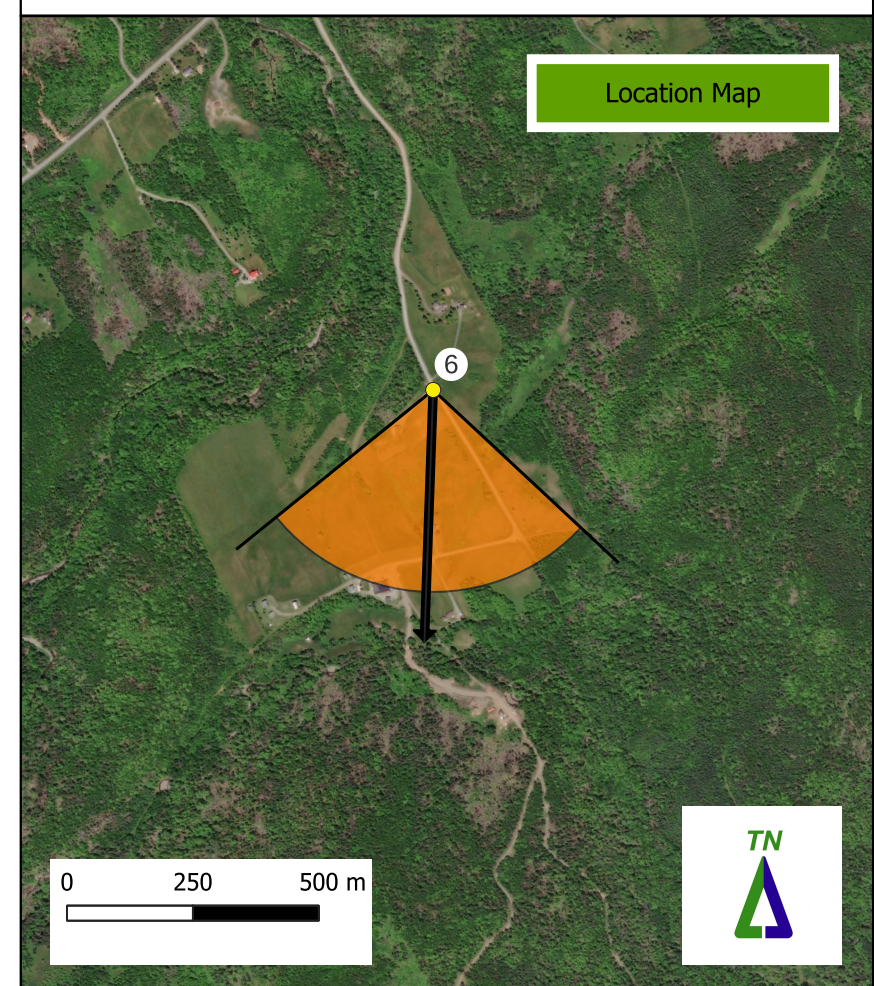

Original Photograph

**Egg Mountain Wind Project**

**Visual Simulation 6  
Highfield Road**

Image: Easting:568,599  
 Northing: 5,069,106  
 Photograph Date: April 15, 2025  
 View Azimuth: 194 Degrees  
 Field of View: 98 Degrees

Coordinate System	UTM, NAD83, Zone 20	April 22, 2025
Analysis By: Nortek Resource Solutions Inc.		

Visual Simulation

- Legend:
- Image Location
  - View Azimuth
  - Extent of Field Of View
  - Field of View

Location Map